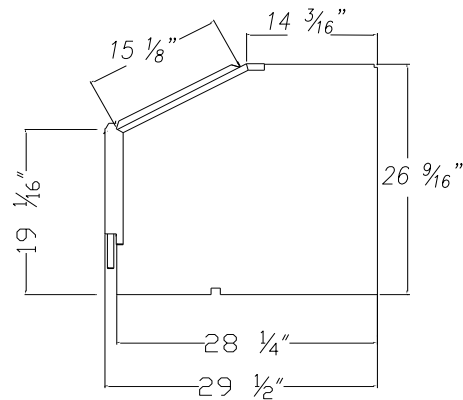

THREE COMPARTMENTS 48" Inch POPCORN WARMER
Model 2445-02-001

Warmer Dimensions :

Width: 48" Inch (122 cm)

Depth: 30" Inch (75 cm)

Height: 28.5" Inch (72.5 cm)

Electrical Specifications:

220-240V 50-60Hz, 1560 Watts, 6.8 amps, Three prong European plug with 5 ft. long cable

Minimum Clearance

Shall have a 1" Inch or 2.54cm space from each side of the warmer

Features:

- Three storage and display compartments.
- Three access door panels.
- Two heater / blower units. One controls left side, one controls right side. Center compartment temperature will be an average of right and left sides.
- LED Light illuminated the cabinet interior.