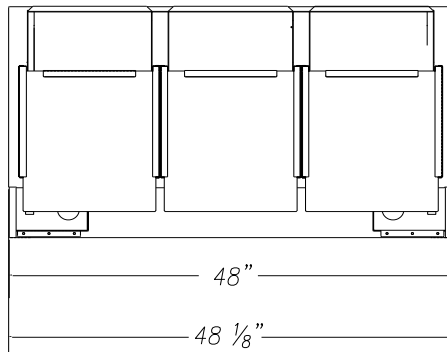

THREE COMPARTMENTS 48" Inch POPCORN WARMER
Model 2445-02-001

Warmer Dimensions :

Width: 48" Inch (122 cm)

Depth: 30" Inch (75 cm)

Height: 28.5" Inch (72.5 cm)

Electrical Specifications:

220-240V 50-60Hz, 1560 Watts, 6.8 amps, Three prong European plug with 5 ft. long cable

Minimum Clearance

Shall have a 1" Inch or 2.54cm space from each side of the warmer

Features:

- Three storage and display compartments.
- Three access door panels.
- Two heater / blower units. One controls left side, one controls right side. Center compartment temperature will be an average of right and left sides.
- LED Light illuminated the cabinet interior.