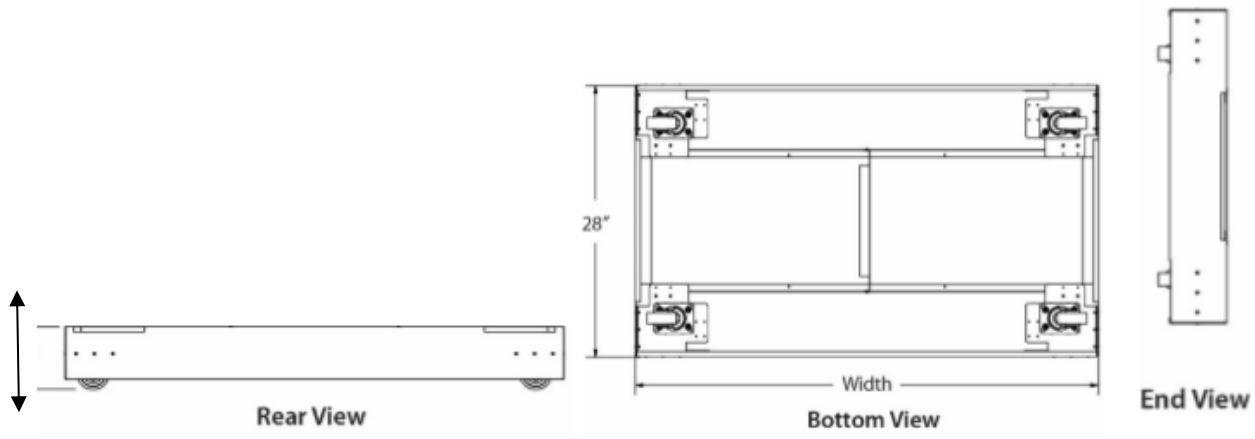

THREE COMPARTMENTS 48" Inch POPCORN WARMER
Model 2445-03-001

NOTE: Image shown above is with Glass, but the machine supplied will be of complete Stainless Steel Front & Top.

Warmer Dimensions :

Width: 48" Inch (122 cm)
Depth: 30" Inch (75 cm)
Height: 28.5" Inch (72.5 cm)

Warmer Dimensions with Roller Base

Width: 48" Inch (122 cm)
Depth: 30" Inch (75 cm)
Height: 49" Inch (125 cm)

Electrical Specifications:

230V 50Hz, 1560 Watts, 6.8 amps, Three prong European plug with 5 ft. long cable

Minimum Clearance

Shall have a 1” Inch or 2.54cm space from each side of the warmer

Features:

- Three storage and display compartments.
- Three access door panels.
- Two heater / blower units. One controls left side, one controls right side. Center compartment temperature will be an average of right and left sides.
- LED Light illuminated the cabinet interior.

Roller Base for Staging Cabinets

Base Dimensions :

Width: 47.75 Inch (121.5cm)

Depth: 28 Inch (71.5cm)

Height: 8 Inch (20.5cm)